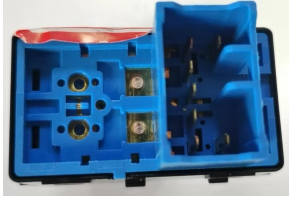

LD-09043	93600-C5340WK	KIA Sorentor 2015-2017	
LD-09044	93600-C5130WK	KIA Sorentor	
LD-09045	93600-C5300WK	KIA Sorentor 2015-2017	

RE

unfinished

unfinished

unfinished

unfinished

unfinished

unfinished